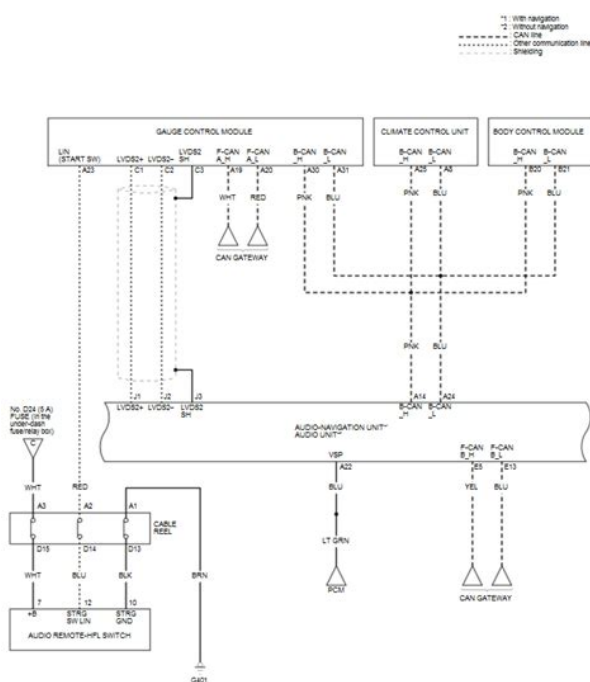

<https://www.davidpipe.com/images/940mw-manual.pdf>

Step 3 Press and hold the "Setup" button on the remote until the TV mode button blinks two times. Release the "Setup" button. Step 4 Enter the fourdigit code for your television brand. The codes are found in the Cox Universal Remote Control Users Manual link in References. If more than one code is listed, use the first one. The TV mode button will blink two times if you performed the previous steps correctly. If it comes on and stays on, repeat Steps 2 through 4 with the same code. Press the "Power" button on your remote. Your TV should turn off. If it does not, repeat Steps 2 through 4 with the next code for your brand of television. References Cox Support Cox Universal Remote Control Users Manual Tips If none of the codes work, or if you do not have a list of the codes, perform Steps 1 through 3, then press "991," and wait for the TV mode button to blink twice. Press the "Power" button, and then the "TV" mode button slowly. Continue alternating between the two until the TV